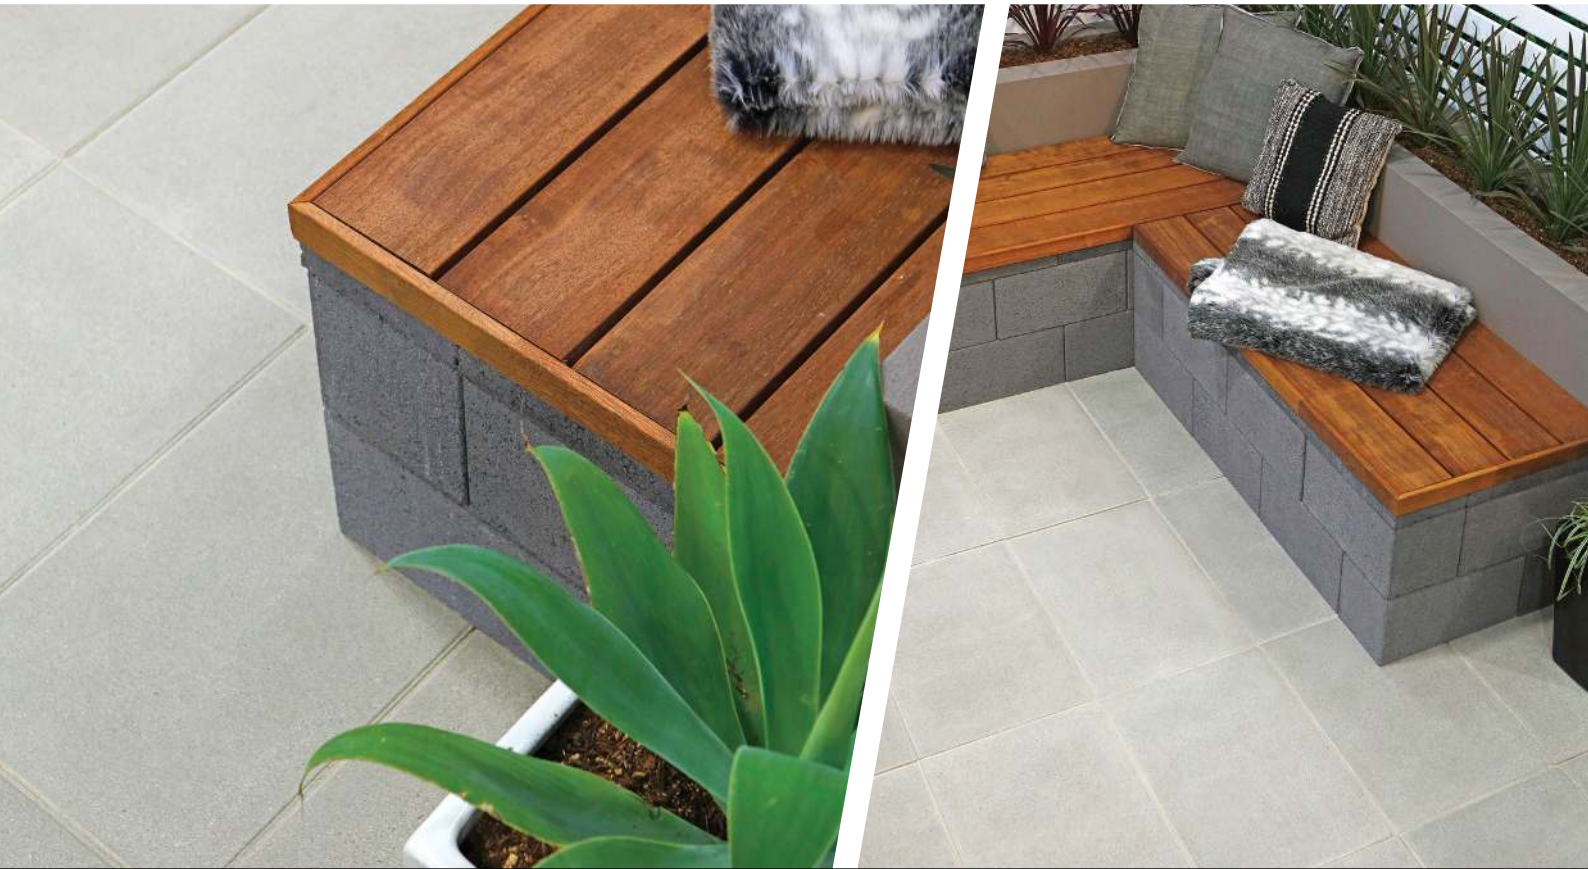

Euro[®] Classic 6x4

Available in NSW/ACT, VIC, NQLD, QLD, TAS

adbri MASONRY
working together

Recommended For

Alfresco Areas

Paths

Stepping Stones

Pool Surrounds

Driveway Safe*

- ✓ On-trend
- ✓ Large format rectangular paver

The premium Euro[®] Classic 600x400mm paver features a smooth, lightly textured surface finish which strikes the balance elegance and practicality. Boasting durability and aesthetics in equal measures, this architecturally inspired paving slab is perfectly suited to all home landscaping applications including pool surrounds and load bearing driveways.