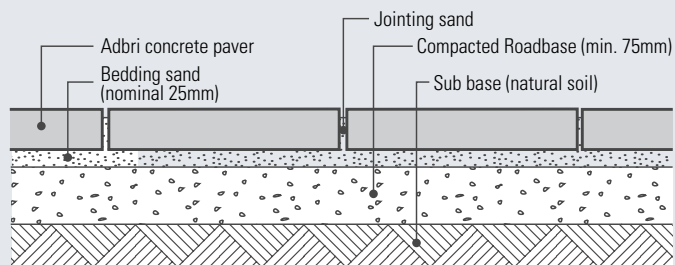

AUSTRALIAN MADE **QUALITY**
MASONRY **CONCRETE PRODUCTS**
BUILT TO LAST.

AVAILABLE SIZES

Euro® Classic 6x4
4.16 units per m²

COLOUR OPTIONS

Prague

Vienna

TECHNICAL INFORMATION

Range	Size (mm) L x D x H	No. per m ²	Slip Resistance rating	No. per pallet	Colours
Euro® Classic	600 x 400 x 42	4.16	P5 - very low slip risk	72	Prague Vienna

FOUNDATION OPTIONS AND GENERAL INSTALL GUIDE

FLEXIBLE INSTALLATION - ROADBASE & SAND

RIGID INSTALLATION - CONCRETE BASE

NOTE: Always seeks advice from a qualified professional when laying pavers on sloped land or where soil conditions or load pressures are unknown.