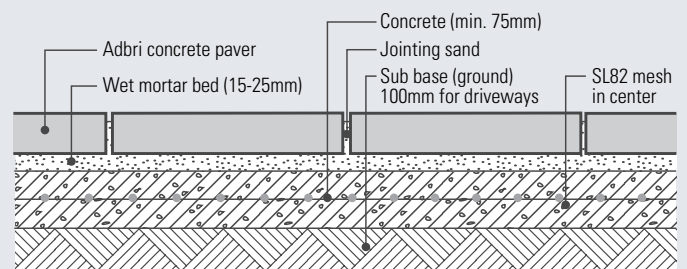

AUSTRALIAN MADE **QUALITY**
MASONRY **CONCRETE PRODUCTS**
BUILT TO LAST.

AVAILABLE SIZES

Euro® Classic 6x4
4.16 units per m²

COLOUR OPTIONS

Prague

Vienna

TECHNICAL INFORMATION

Range	Size (mm) L x D x H	No. per m ²	Slip Resistance rating	No. per pallet	Colours
Euro® Classic	600 x 400 x 42	4.16	P5 - very low slip risk	72	Prague Vienna

FOUNDATION OPTIONS AND GENERAL INSTALL GUIDE

FLEXIBLE INSTALLATION - ROADBASE & SAND

RIGID INSTALLATION - CONCRETE BASE

NOTE: Always seeks advice from a qualified professional when laying pavers on sloped land or where soil conditions or load pressures are unknown.