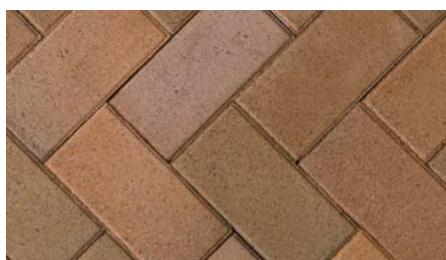

London

Made in NSW

Our London range of dry pressed pavers will transform your outdoor courtyard or landscaping with their quality and durability. This versatile paving solution comes in an extensive colour palette for endless design possibilities.

Colours

Silver Sand

Brahman Granite

Bowral Blue

Chestnut

Maple

Regency Grey

Types