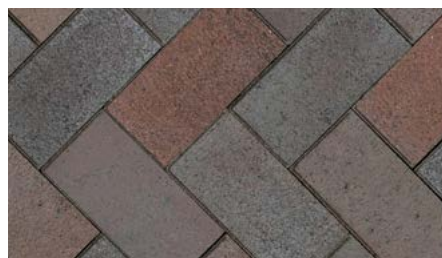

London

Made in NSW

Our London range of dry pressed pavers will transform your outdoor courtyard or landscaping with their quality and durability. This versatile paving solution comes in an extensive colour palette for endless design possibilities.

Colours

Silver Sand

Brahman Granite

Bowral Blue

Chestnut

Maple

Regency Grey

Types