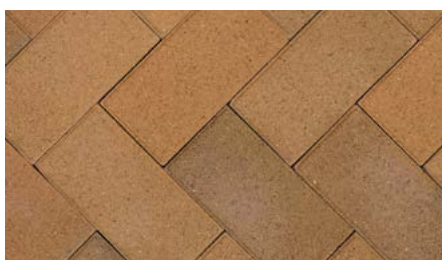

London

Made in NSW

Our London range of dry pressed pavers will transform your outdoor courtyard or landscaping with their quality and durability. This versatile paving solution comes in an extensive colour palette for endless design possibilities.

Colours

Silver Sand

Brahman Granite

Bowral Blue

Chestnut

Maple

Regency Grey

Types