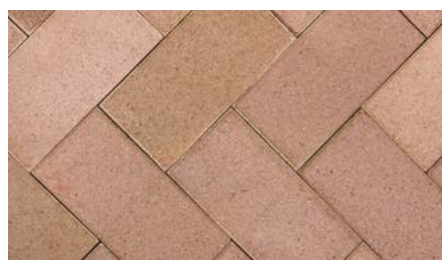

London

Made in NSW

Our London range of dry pressed pavers will transform your outdoor courtyard or landscaping with their quality and durability. This versatile paving solution comes in an extensive colour palette for endless design possibilities.

Colours

Silver Sand

Brahman Granite

Bowral Blue

Chestnut

Maple

Regency Grey

Types