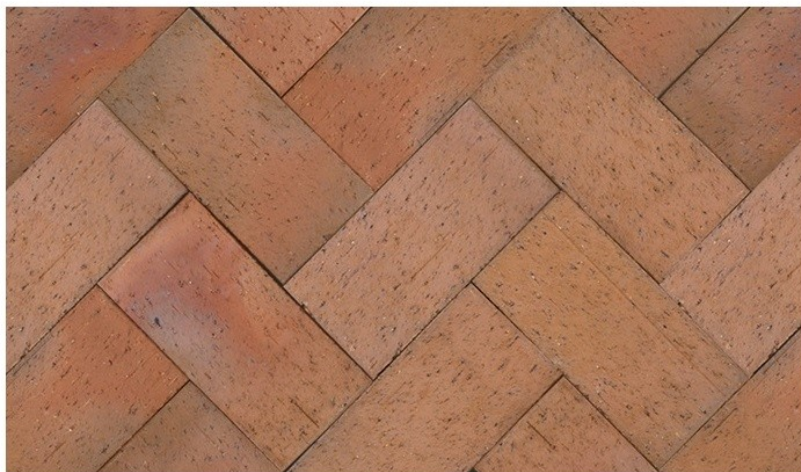

WIRE CUT 230 x 115 x 50mm - CHESTNUT

WIRE CUT 230 x 115 x 50mm - ACORN

WIRE CUT 230 x 115 x 50mm - PEPPERCORN

WIRE CUT 230 x 115 x 50mm - LASSETER GOLD

WIRE CUT 230 x 115 x 50mm - POMPEII

AVAILABLE THROUGH