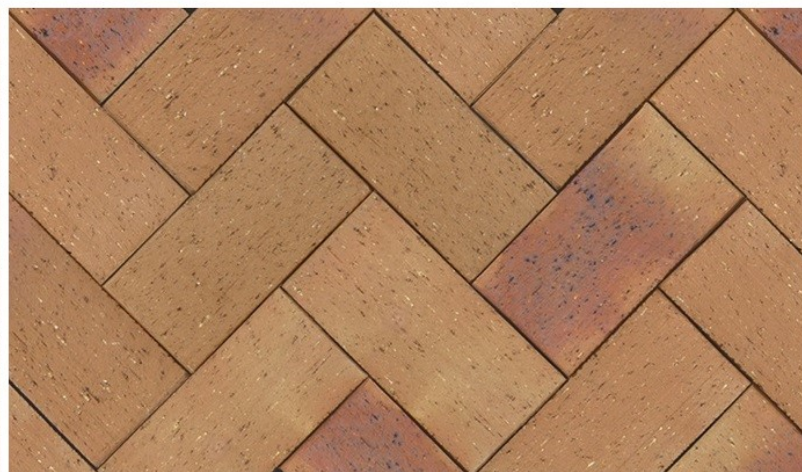

WIRE CUT 230 x 115 x 50mm - CHESTNUT

WIRE CUT 230 x 115 x 50mm - ACORN

WIRE CUT 230 x 115 x 50mm - PEPPERCORN

WIRE CUT 230 x 115 x 50mm - LASSETER GOLD

WIRE CUT 230 x 115 x 50mm - POMPEII

AVAILABLE THROUGH