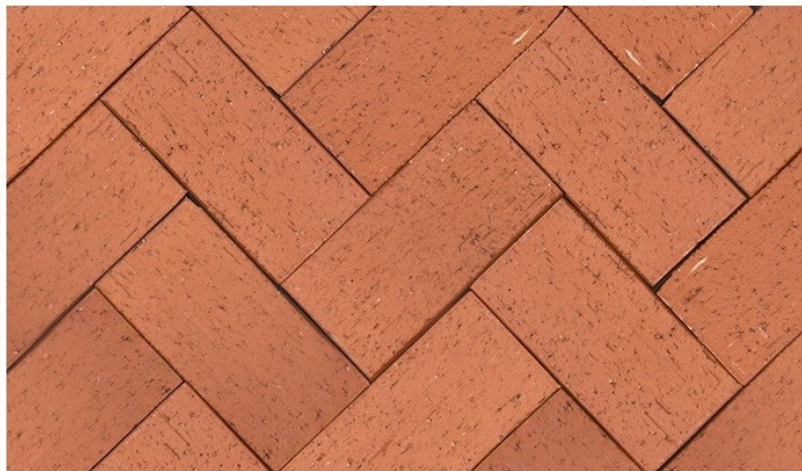

WIRE CUT 230 x 115 x 50mm - CHESTNUT

WIRE CUT 230 x 115 x 50mm - ACORN

WIRE CUT 230 x 115 x 50mm - PEPPERCORN

WIRE CUT 230 x 115 x 50mm - LASSETER GOLD

WIRE CUT 230 x 115 x 50mm - POMPEII

AVAILABLE THROUGH