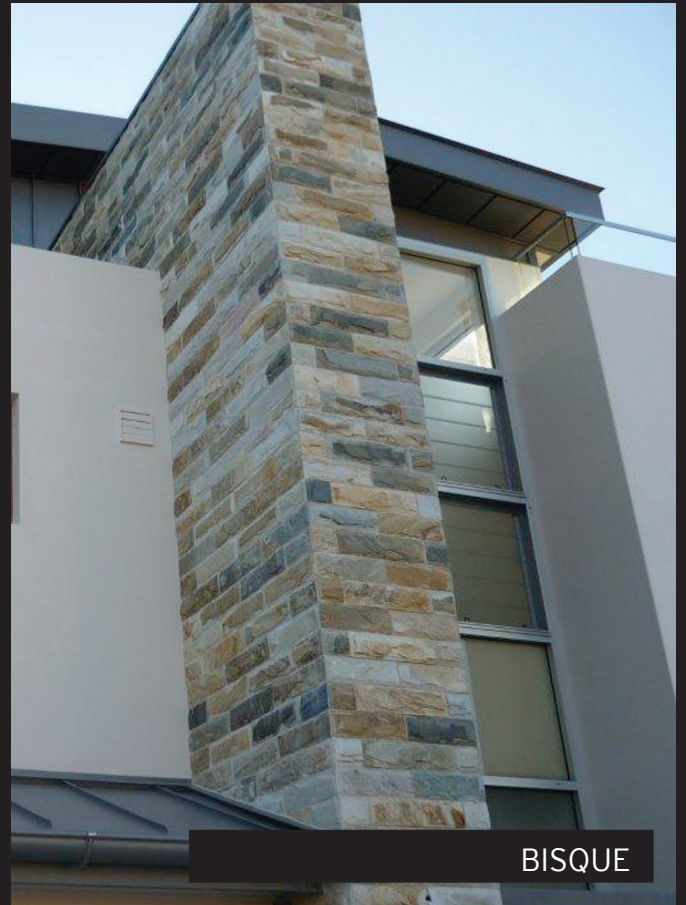

DÉCOR STONE™

BISQUE

BISQUE

ARDESIA STONE

Urban Sophistication

Décor Ardesia Stone outdoor tiles will add a touch of urban sophistication whilst the textured feel of the slate tiles will bring dimension to those designs.

ONYX

www.decorstone.com.au

Colours	2
Material	SLATE
Panel Size	400x200, 400x100mm
Uses	FEATURE WALLS, PILLARS, FIREPLACE SURROUND

BISQUE

BISQUE

ONYX

ONYX

COLOUR RANGE