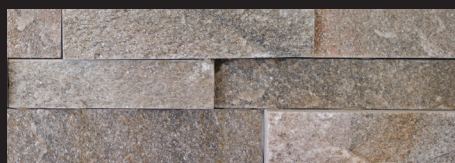

DÉCOR STONE™

STACKED STONE

The Natural Stone

Stacked Stone exudes a modern style with its three-dimensional feel and in vogue colour range, allowing you to transform your outdoors, accentuating retaining walls, pillars and water features. Stacked Stone will add a dynamic presence to any property.

PRODUCT DETAILS

No. of Colours	14
Material	NATURAL STONE
Panel Size	600x150mm
Corner Size	450x150x150mm

BISQUE

BLACK QUARTZ

MICA SUNSET

OCEAN GREEN

ONYX

OYSTER YELLOW

RUSSET

SHIMMER

SNOW WHITE

TRAVERTINE

WHITE QUARTZ

CHUNKY RANGE

GOLDEN YELLOW

SIERRA BRONZE