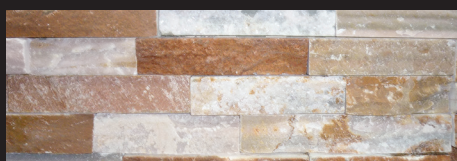

DÉCOR STONE™

STACKED STONE

The Natural Stone

Stacked Stone exudes a modern style with its three-dimensional feel and in vogue colour range, allowing you to transform your outdoors, accentuating retaining walls, pillars and water features. Stacked Stone will add a dynamic presence to any property.

PRODUCT DETAILS

No. of Colours	14
Material	NATURAL STONE
Panel Size	600x150mm
Corner Size	450x150x150mm

BISQUE

BLACK QUARTZ

MICA SUNSET

OCEAN GREEN

ONYX

OYSTER YELLOW

RUSSET

SHIMMER

SNOW WHITE

TRAVERTINE

WHITE QUARTZ

CHUNKY RANGE

GOLDEN YELLOW

SIERRA BRONZE