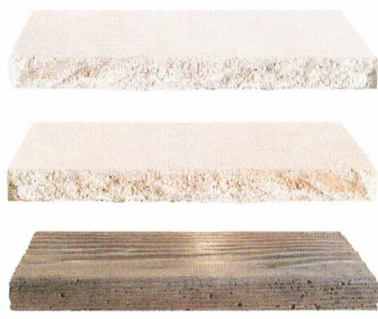

# Excaliber™ Sleepers

Quality concrete sleepers are engineered for ease of installation, low maintenance and durability to last a lifetime.

  
 Manufactured locally in NSW, Australia by Royals & Co

  
 Available in a variety of colours and designs

  
 Made to last, termite resistant and low maintenance

Excaliber™ Sleepers are available in a range of designs and colours to suit your style. At 1555mm long, 190mm high and 75mm wide they are the perfect size to fit under Colorbond fencing panels at 3140mm.

## Finishes

## Colours

Sleepers are available with and without splash colours. All sleepers can be specially ordered without two-tone colours. Colours will vary slightly between batches.