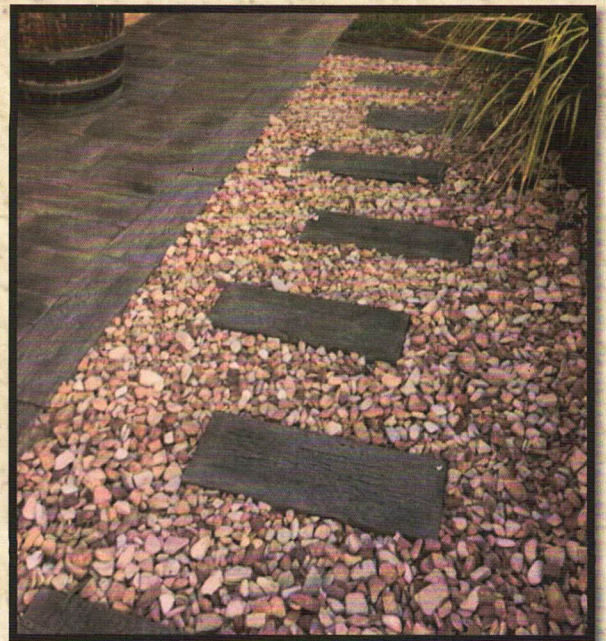

Sandstone

Latte

Pewter

**Timberstone Pavers:** Size: 660 x 220 x 40mm

**Available in sizes:** 440 x 440 x 40mm  
220 x 220 x 40mm

**Raised Garden Edge:**

Size: 750L x 100W x 75H mm

Bluestone