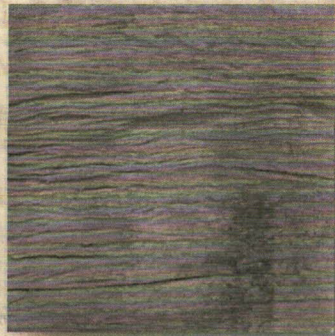

Sandstone

Latte

Pewter

**Timberstone Pavers:** Size: 660 x 220 x 40mm

**Available in sizes:** 440 x 440 x 40mm  
220 x 220 x 40mm

**Raised Garden Edge:**

Size: 750L x 100W x 75H mm

Bluestone