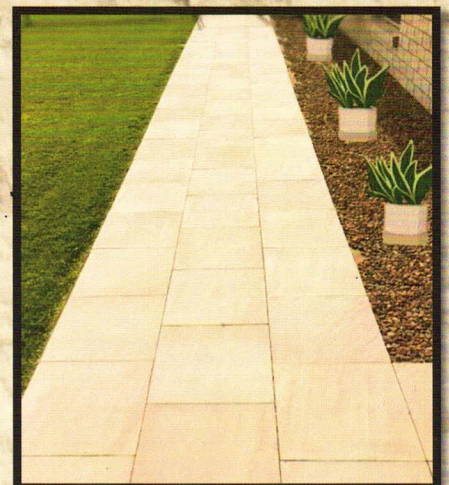

## Concrete Pavers: Natural Stone Texture

Size: 400 x 400 x 40mm

Bluestone

Beach

Latte

Sandstone

Pewter

Size: 600 x 400 x 40mm

Bluestone

Beach

Latte

Sandstone

Pewter

\*Colours are an indication only.  
\*Please see stockist for colour sample.

**Bush Rock Steppers:** Size Approx: 480 x 480 x 40mm

Bluestone