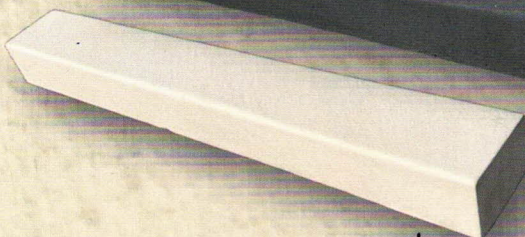

Bluestone

Beach

Latte

Sandstone

Pewter

\*Colours are an indication only.  
\*Please see stockist for colour sample.

**Bush Rock Steppers:** Size Approx: 480 x 480 x 40mm

Bluestone

Sandstone

Latte

Pewter

**Timberstone Pavers:** Size: 660 x 220 x 40mm

**Available in sizes:** 440 x 440 x 40mm  
220 x 220 x 40mm

**Raised Garden Edge:**

Size: 750L x 100W x 75H mm

Bluestone