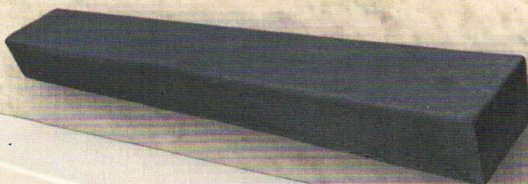

Bluestone

Beach

Latte

Sandstone

Pewter

\*Colours are an indication only.  
\*Please see stockist for colour sample.

**Bush Rock Steppers:** Size Approx: 480 x 480 x 40mm

Bluestone

Sandstone

Latte

Pewter

**Timberstone Pavers:** Size: 660 x 220 x 40mm

**Available in sizes:** 440 x 440 x 40mm  
220 x 220 x 40mm

**Raised Garden Edge:**

Size: 750L x 100W x 75H mm

Bluestone

Beach

ALL PRODUCTS ARE MANUFACTURED FROM HIGH STRENGTH QUALITY CONCRETE.

◆ DURABLE ◆ COLOUR FAST ◆ NON-SLIP ◆